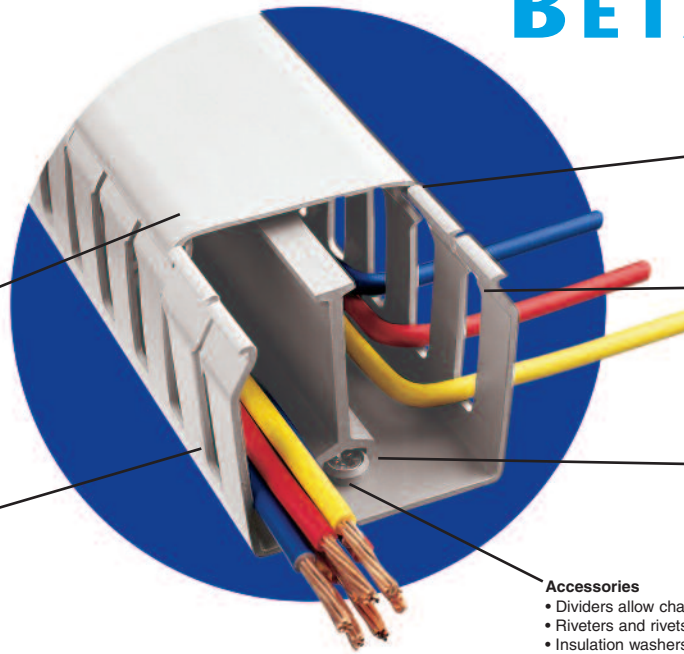

# WIRE DUCT

The panel building market has very specific needs. Betaduct is a unique cable management system developed specifically for use within cabinets and control panels. Betaduct is available in a number of different colors and sizes. Select Open, Narrow, Closed Slot, and Solid Wall (RaceWay) duct depending on your application.

- Industrial Grade Material**
- Made of self-extinguishing PVC
  - UL94 Flammability rating V-0
  - Service temperature 5°F to 140°F (-15°C to 60°C)
  - UL, CSA, CE, and Lloyds Register approved

**Score line**  
Fingers can be easily removed without the need for tools

**Lid Retention**  
Friction bead on wider duct provides excellent lid retention to resist vibration

**Cable Retention**  
Wiring duct design allows cables to be retained during installation, making routing and cable termination a simple process

**Easy Installation**  
Base slots are to DIN 43659 standard providing flexibility for easy installation

- Accessories**
- Dividers allow channel separation within single duct
  - Riveters and rivets allow for quick fastening and installation
  - Insulation washers provide location for dividers to be secured to base of wiring duct