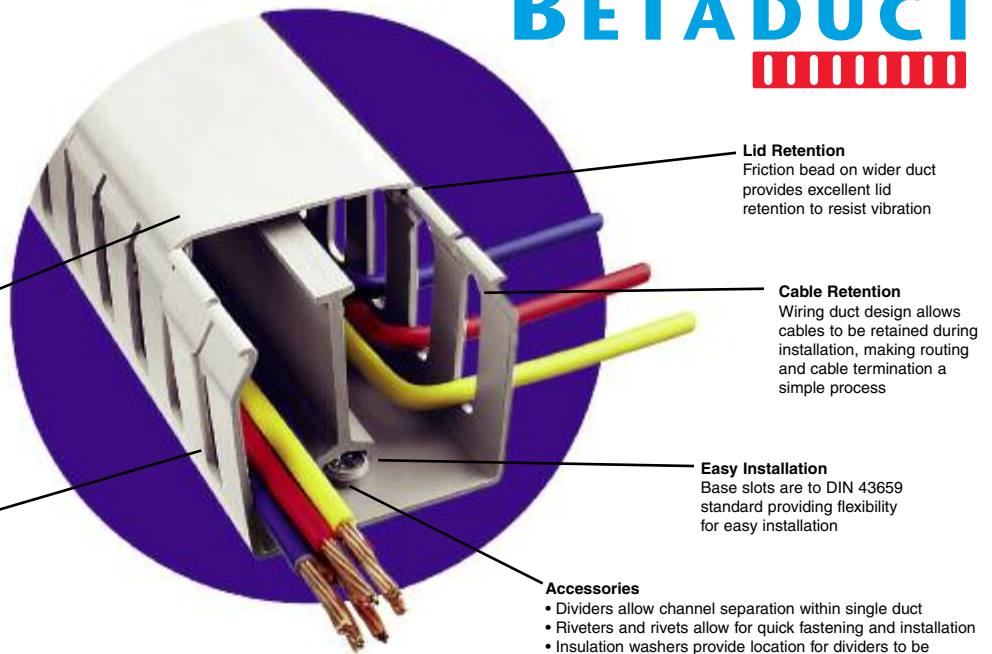

WIRE DUCT

The panel building market has very specific needs. Betaduct is a unique cable management system developed specifically for use within cabinets and control panels. Betaduct is available in a number of different colors and sizes. Select Open, Narrow, Closed Slot, and Solid Wall (RaceWay) duct depending on your application.

Industrial Grade Material

- Made of self-extinguishing PVC
- UL94 Flammability rating V-0
- Service temperature 5°F to 140°F (-15°C to 60°C)
- UL, CSA, CE, and Lloyds Register approved

Score line

Fingers can be easily removed without the need for tools

BETADUCT

Lid Retention
Friction bead on wider duct provides excellent lid retention to resist vibration

Cable Retention
Wiring duct design allows cables to be retained during installation, making routing and cable termination a simple process

Easy Installation
Base slots are to DIN 43659 standard providing flexibility for easy installation

Accessories

- Dividers allow channel separation within single duct
- Riveters and rivets allow for quick fastening and installation
- Insulation washers provide location for dividers to be secured to base of wiring duct