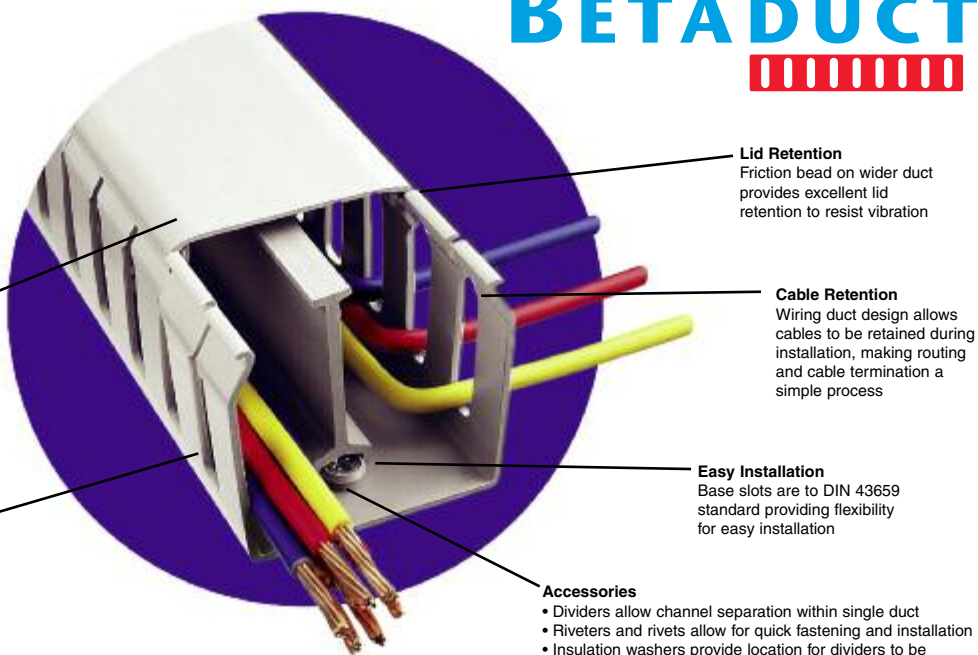

FREE Ground Shipping!* for online orders over \$500

WIRE DUCT

The panel building market has very specific needs. Betaduct is a unique cable management system developed specifically for use within cabinets and control panels. Betaduct is available in a number of different colors and sizes. Select Open, Narrow, Closed Slot, and Solid Wall (RaceWay) duct depending on your application.

Lid Retention
Friction bead on wider duct provides excellent lid retention to resist vibration

Cable Retention
Wiring duct design allows cables to be retained during installation, making routing and cable termination a simple process